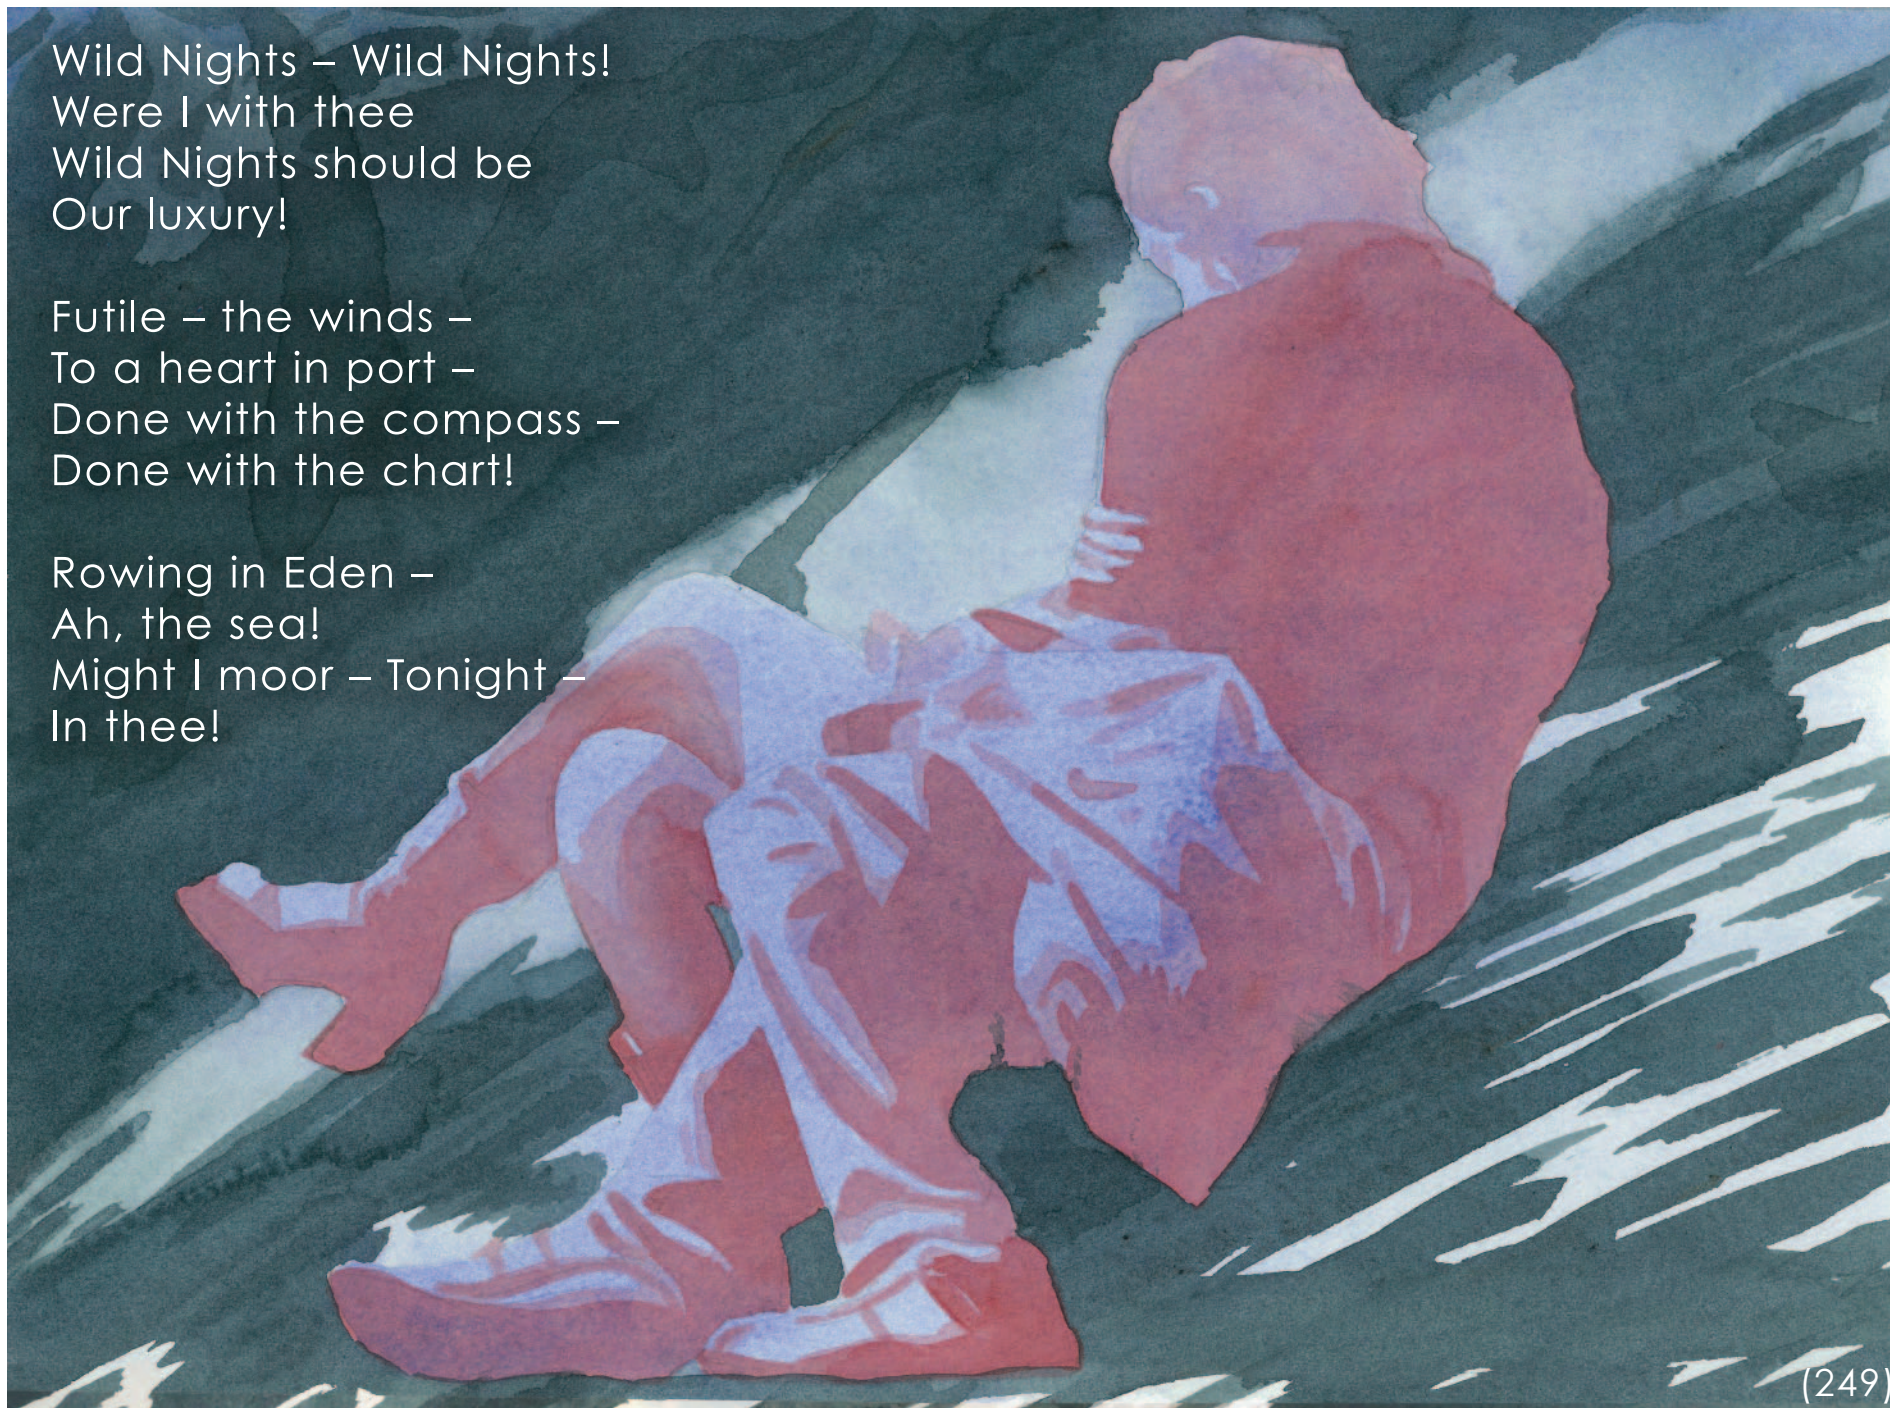

Wild Nights – Wild Nights!
Were I with thee
Wild Nights should be
Our luxury!

Futile – the winds –
To a heart in port –
Done with the compass –
Done with the chart!

Rowing in Eden –
Ah, the sea!
Might I moor – Tonight –
In thee!

(249)

12/10/10

BROADSIDED
www.broadsidedpress.org

Artist **Jen P. Harris's** (jenpharris.com) recent exhibition venues include the Leslie/Lohman Gay Art Foundation, Gallery 151, Rockland Center for the Arts, Delaware Center for the Contemporary Arts. Her works on paper were recently selected for The Drawing Center's Viewing Program. Poet **Emily Dickinson's** strange work has been confounding and beckoning us for decades. She is the first of Broadsided's "Attic Inspiration" series, which celebrates beloved writers by featuring broadsides of their work with original art by Broadsided artists.